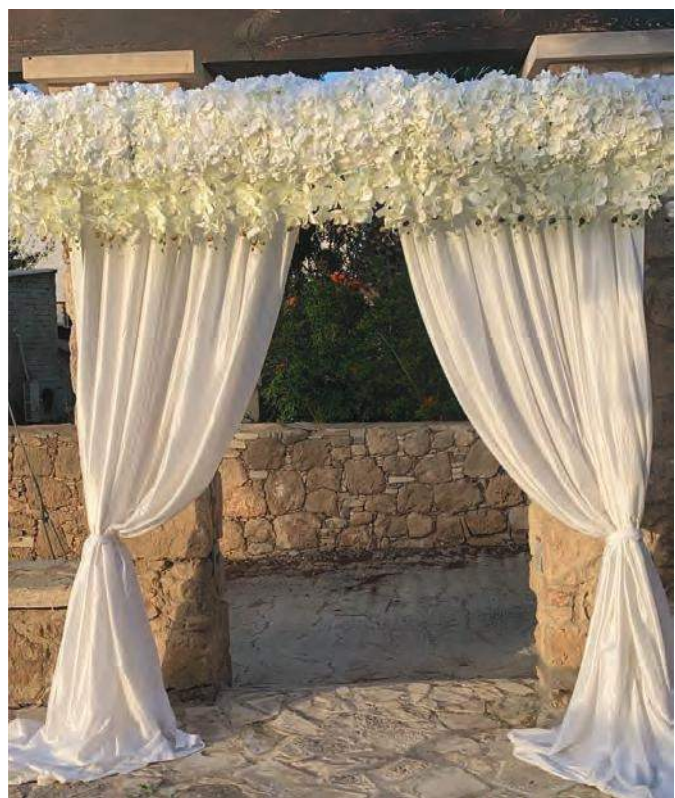

S254c White Flowers & Orchids
Draped Arch £250.00
Ceremony or Reception Only