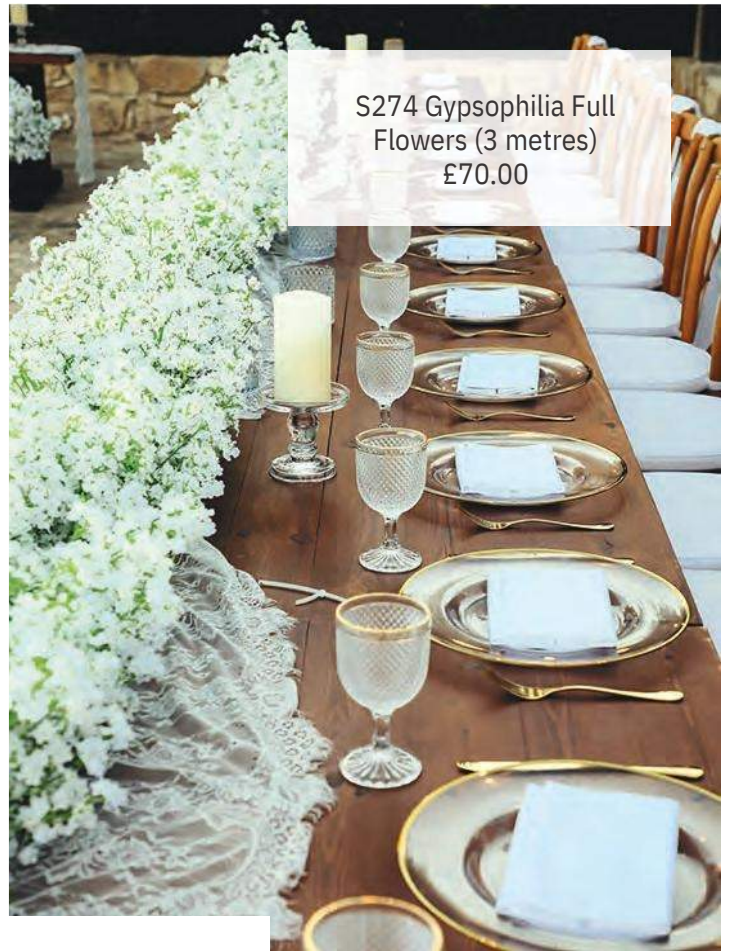

S274 Gypsophila Full
Flowers (3 metres)
£70.00