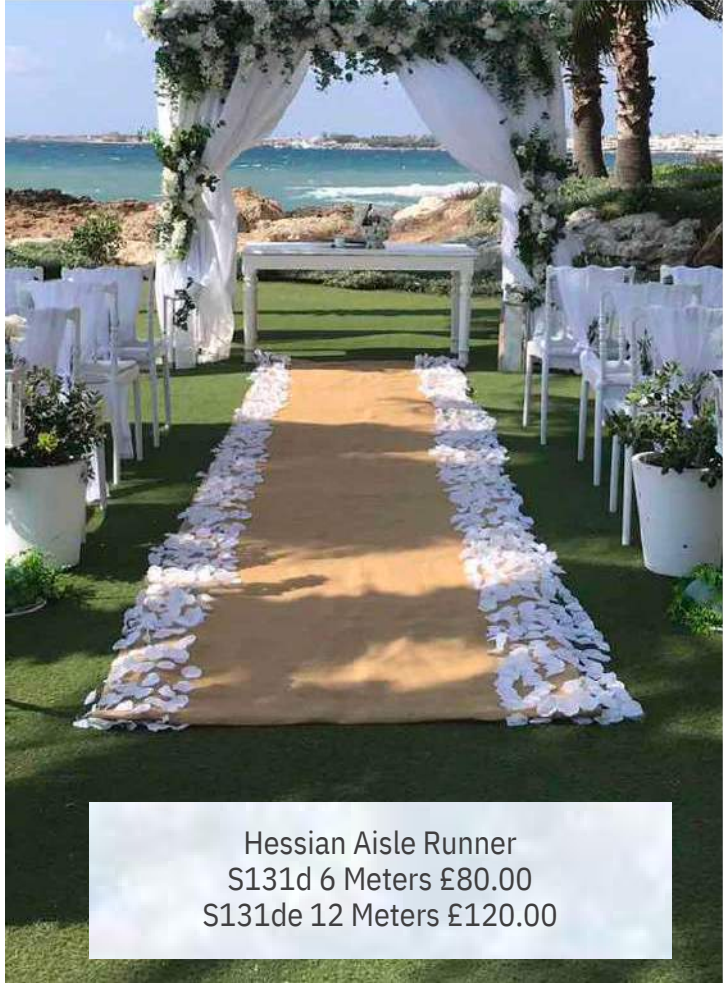

Aisle Runners

Petal Trail 6m £35.00
S905a Ivory
S905b Pink

Hessian Aisle Runner
S131d 6 Meters £80.00
S131de 12 Meters £120.00

Ivory Aisle Runner
S131b 6 Metres £80.00
S131c 12 Metres £120.00

S2071 Grass Aisle Runner
6 Meters £80.00