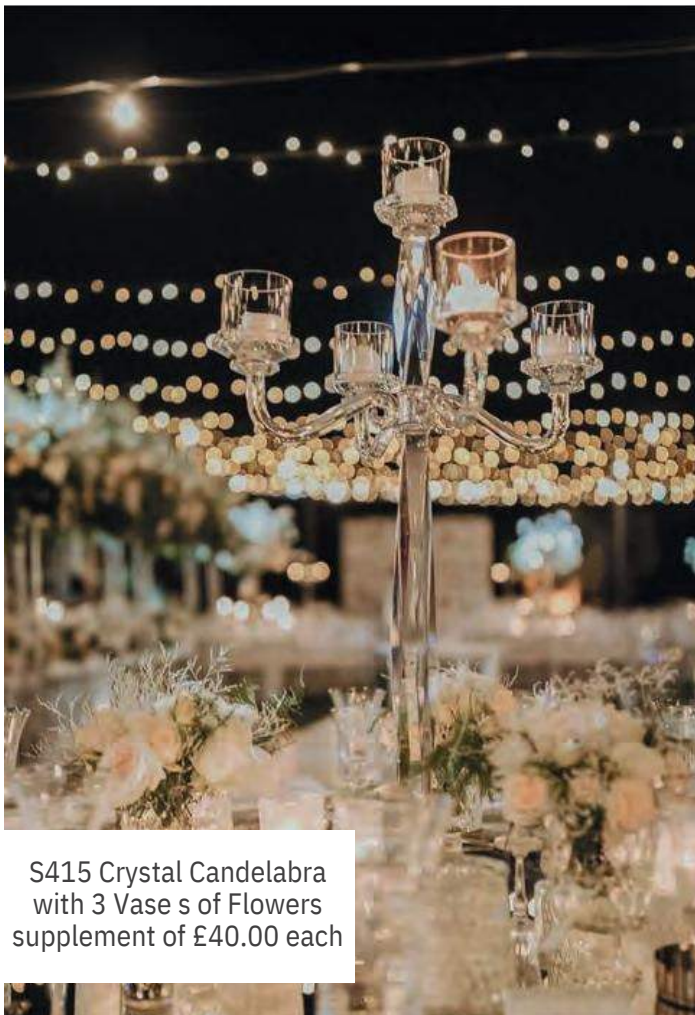

Candle & Candelabra Centrepieces

S415 Crystal Candelabra with 3 Vases of Flowers supplement of £40.00 each

S5034a Tall Elegant Glass Candelabra supplement of £35.00 each S5034b Add 3 Vases with Flowers supplement of £20.00