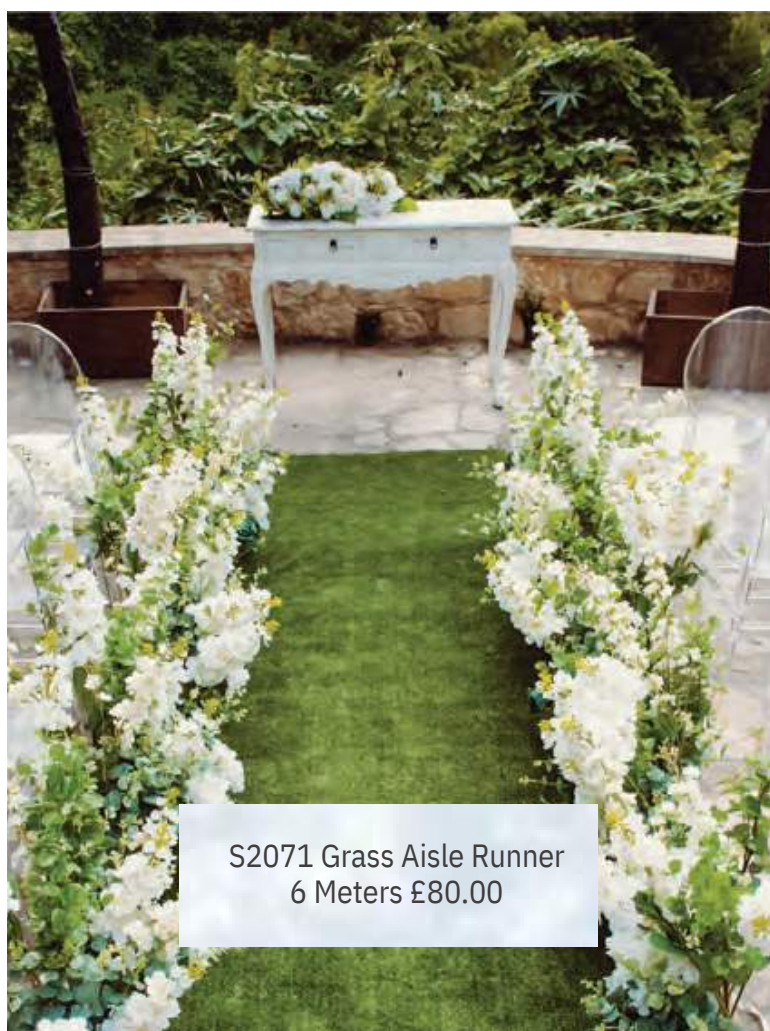

Aisle Runners

Petal Trail 6m £35.00
S905a Ivory
S905b Pink

Hessian Aisle Runner
S131d 6 Meters £80.00
S131de 12 Meters £120.00

Ivory Aisle Runner
S131b 6 Metres £80.00
S131c 12 Metres £120.00

S2071 Grass Aisle Runner
6 Meters £80.00