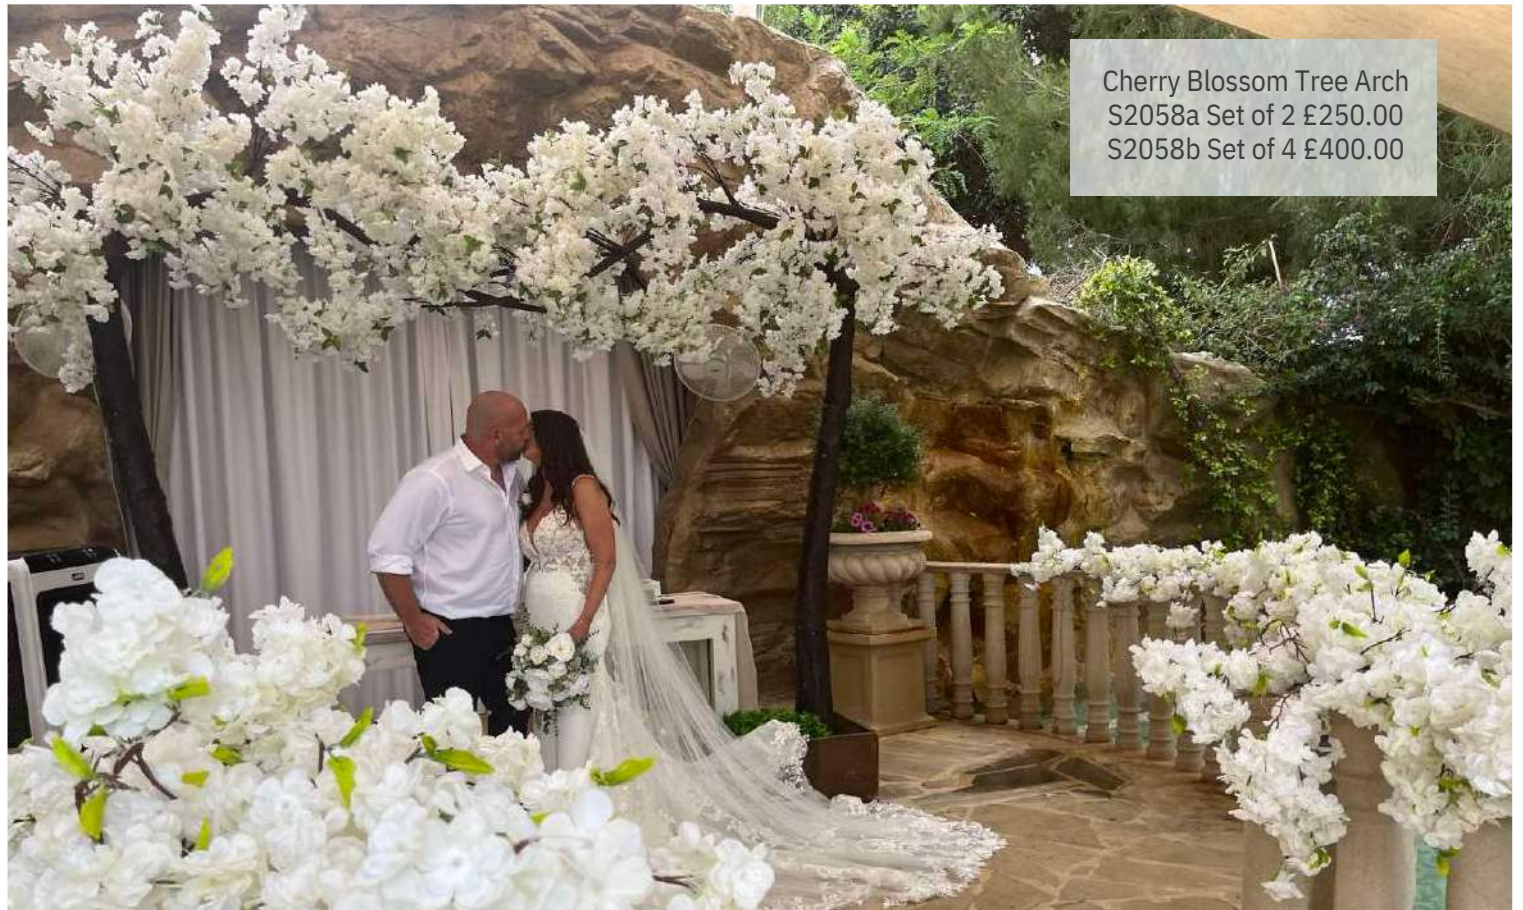

Floral Statement Pieces

S2074a Set of 2 Rose Trees
 (4ft) £45.00
 S2074b Set of 4 £70.00
 S2074c Set of 6 £100.00

Hanging Blossom Trees
 S1014a Set of 2 £250.00
 S1014b Set of 4 £400.00

Tall Blossom Trees