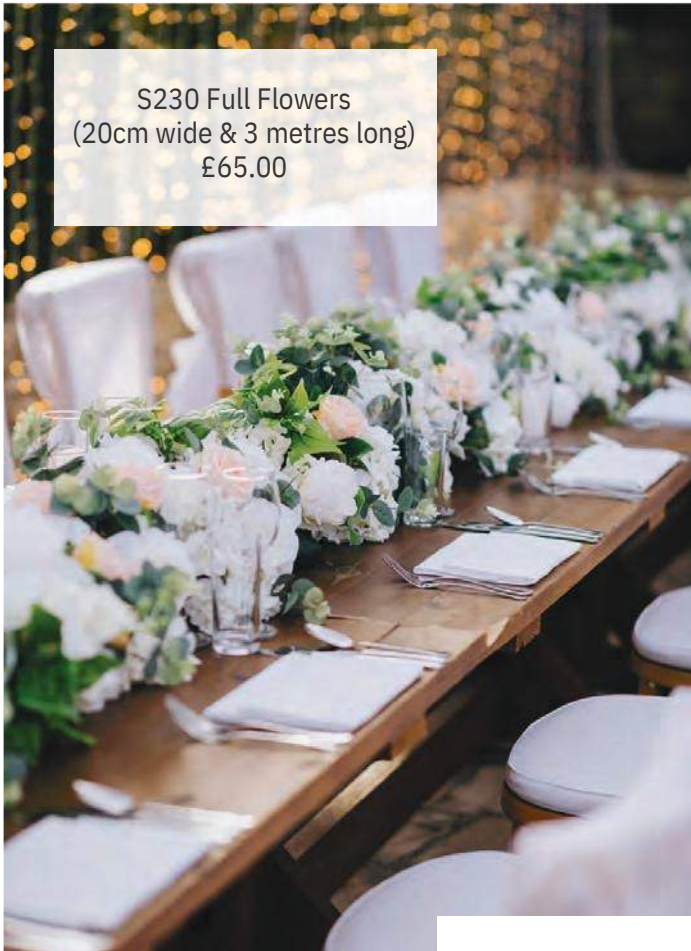

S230 Full Flowers
(20cm wide & 3 metres long)
£65.00