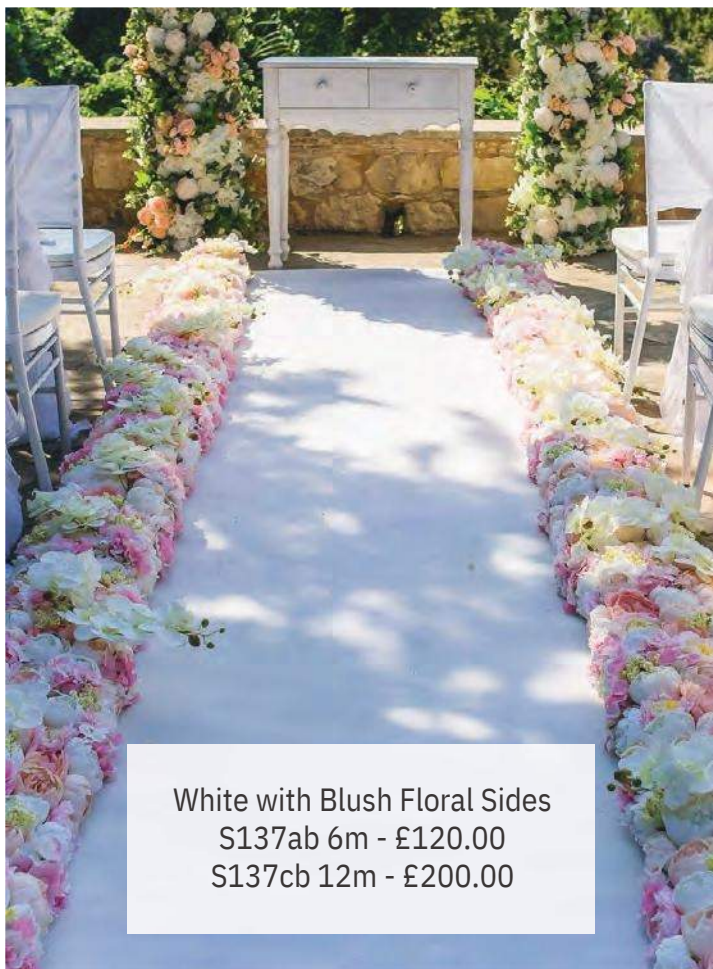

White with Blush Floral Sides
S137ab 6m - £120.00
S137cb 12m - £200.00