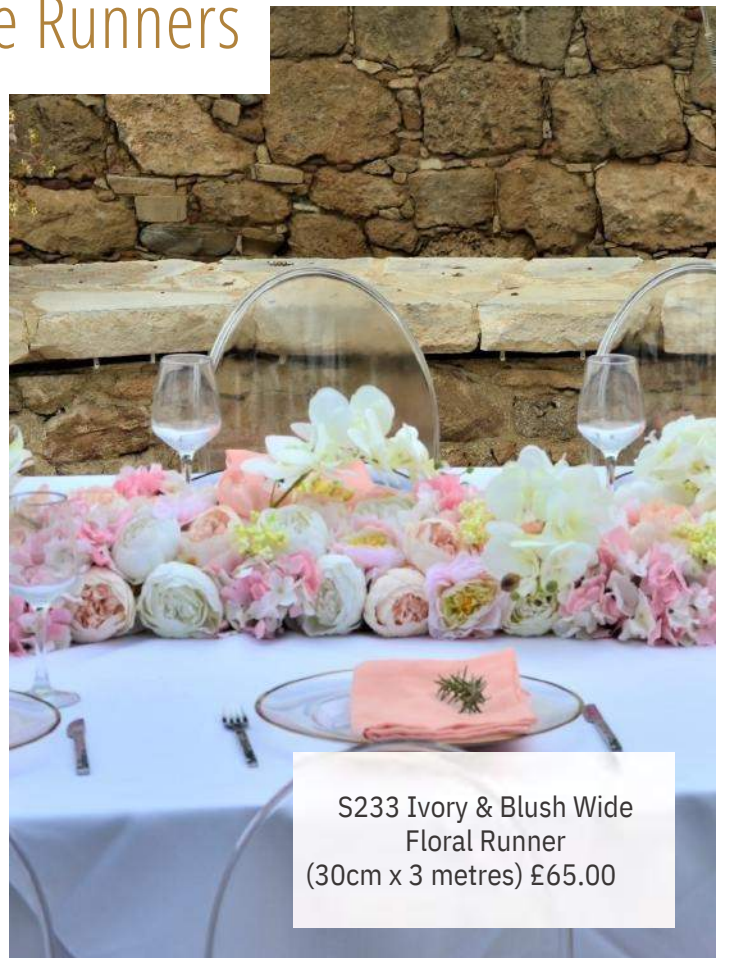

S230 Full Flowers
(20cm wide & 3 metres long)
£65.00

S274 Gypsophila Full
Flowers (3 metres)
£70.00

Floral Table Runners

S233a Ivory Wide Floral
Runner (30cm x 3 metres)
£65.00

S233 Ivory & Blush Wide
Floral Runner
(30cm x 3 metres) £65.00