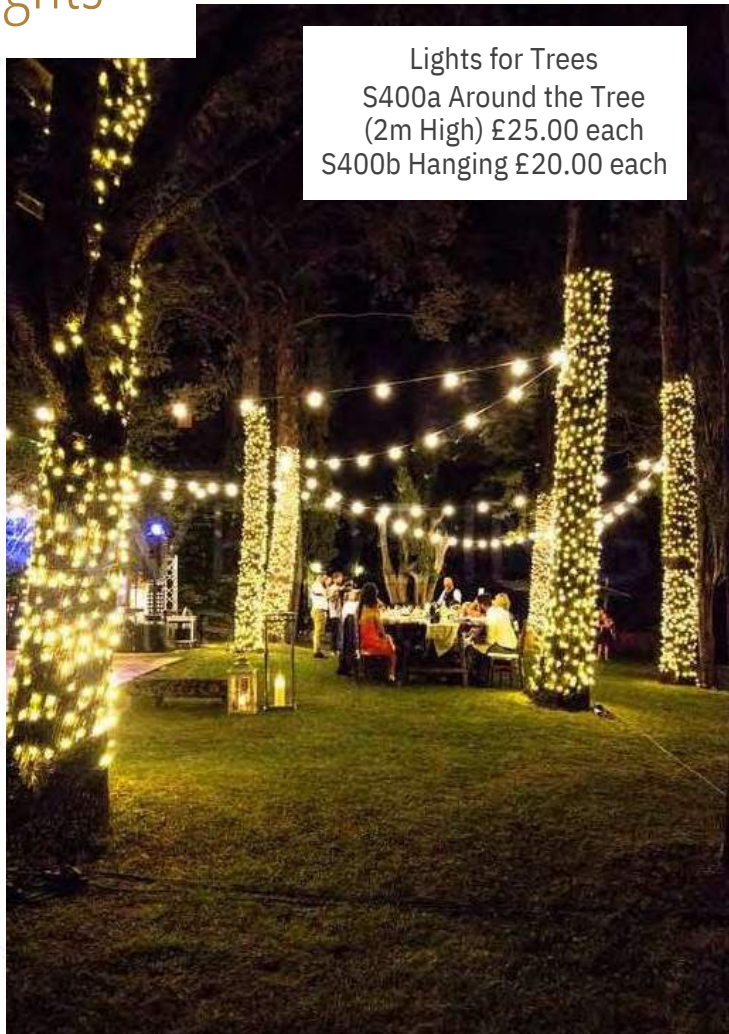

Fairy Lights

S100a	100m	£210.00
S100b	160m	£300.00
S100c	200m	£380.00
S100d	400m	£700.00

Fairy Light Drapes

S200a	6m	£180.00
S200b	8m	£210.00
S200c	10m	£260.00
S200d	12m	£300.00
S200e	16m	£400.00
S200e	20m	£500.00

Fairy Lights

Festoon Lights

S300a	50m	£200.00
S300b	100m	£360.00

Lights for Trees

S400a	Around the Tree (2m High)	£25.00 each
S400b	Hanging	£20.00 each

S116a 3ft White Floral LOVE Letters £100.00

S6012a Hanging Disco Balls
Price upon request