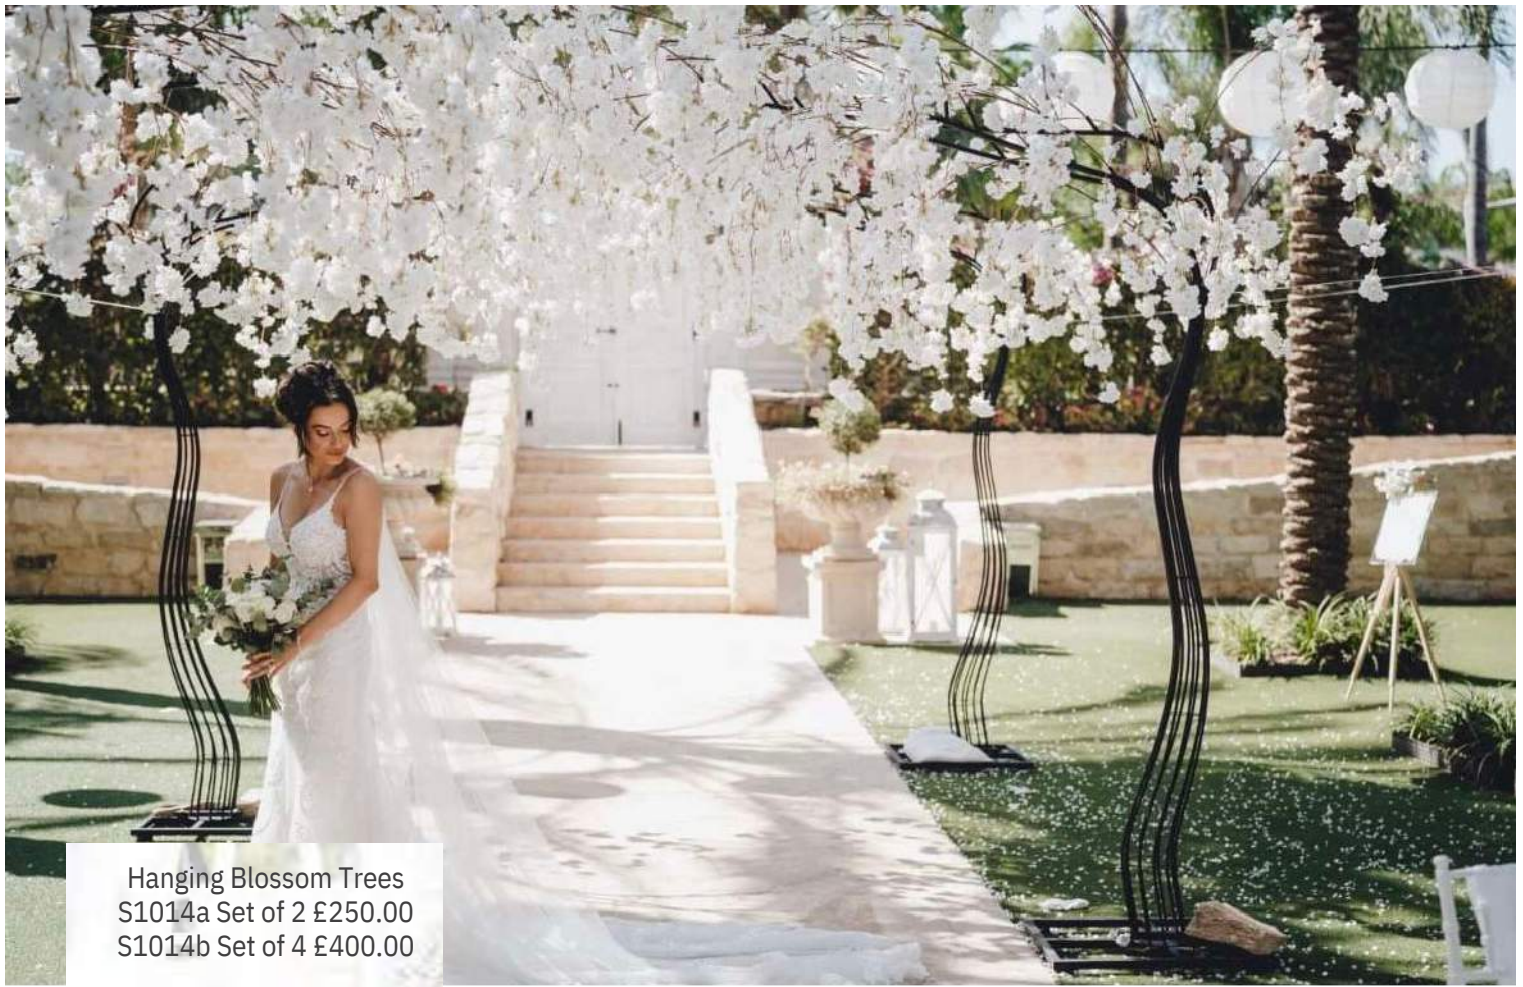

Hanging Blossom Trees
S1014a Set of 2 £250.00
S1014b Set of 4 £400.00

Tall Blossom Trees