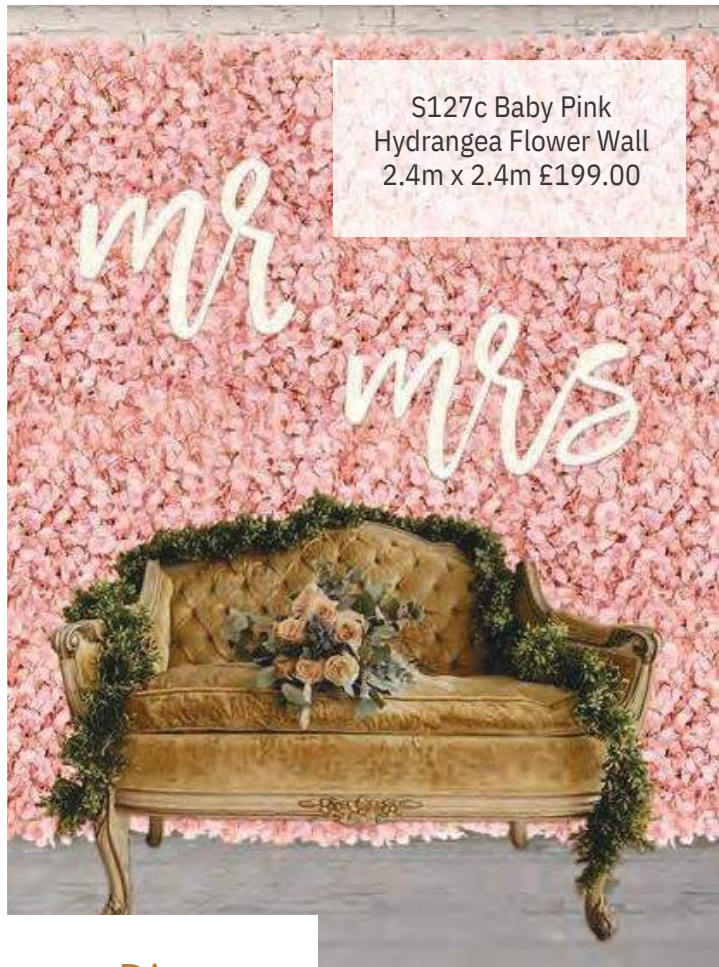

S320 Cake Table Full Flower Decor £95.00

Gold Round Cake Arch with Flowers
S5107a Medium 55cm £45.00
S5107b Large 85cm £60.00

Reception Decor

Ivory Flower Walls
 S127a 2.4m x 2.4m
 £199.00
 S127b 4.8m x 2.4m
 £350.00