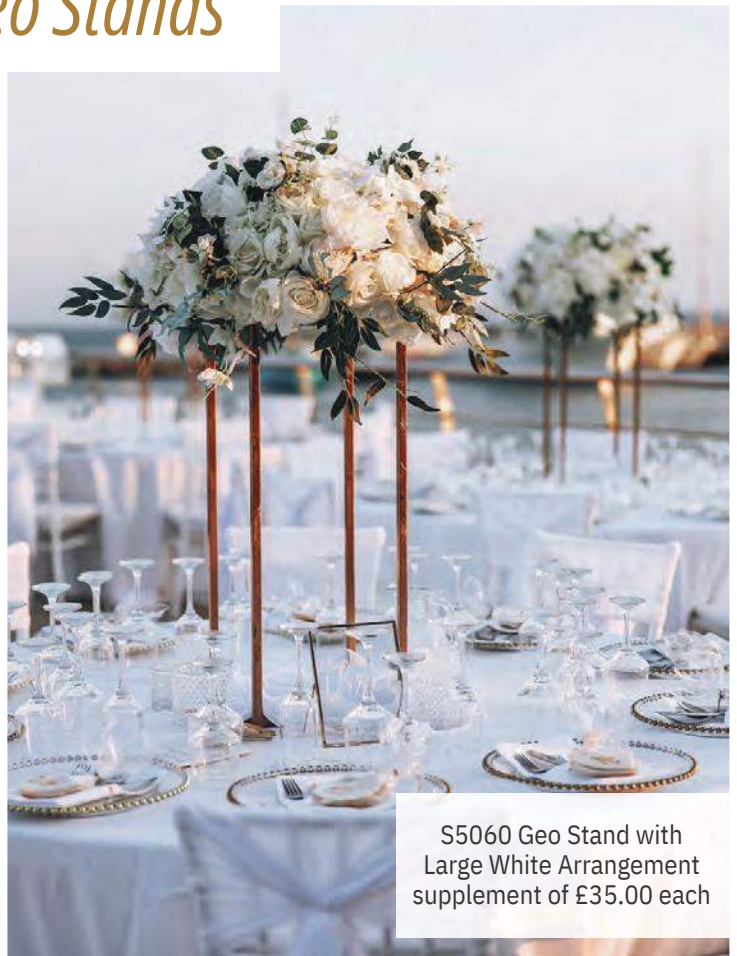

S5039 Geo Stand with Ivory Flower Arrangement & Greenery supplement of £50.00 each

S5060 Geo Stand with Large White Arrangement supplement of £35.00 each