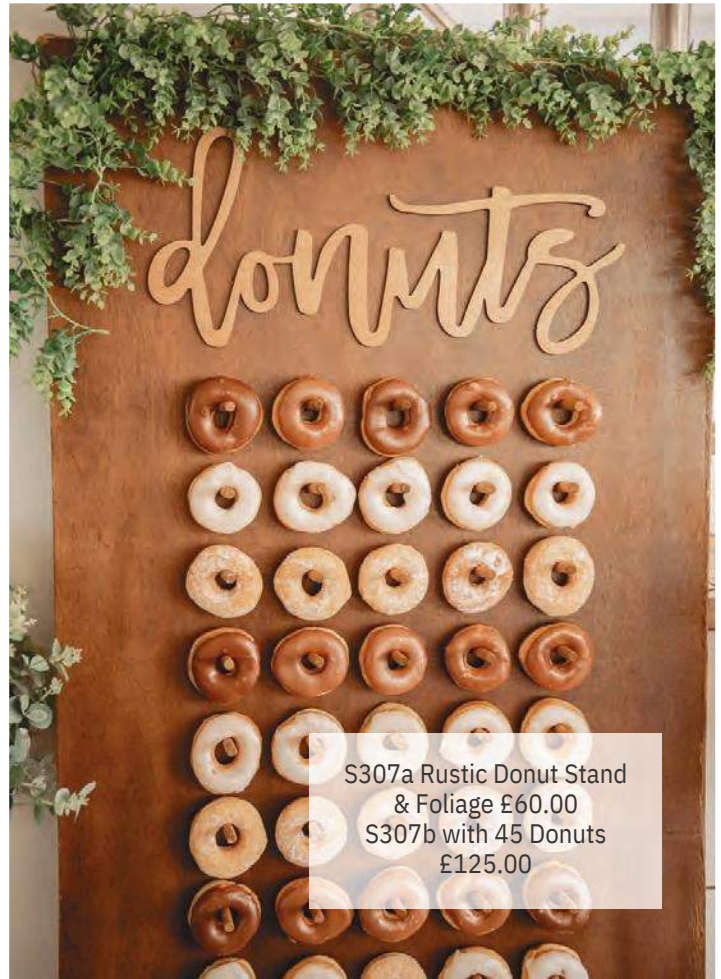

S307a Rustic Donut Stand
& Foliage £60.00
S307b with 45 Donuts
£125.00