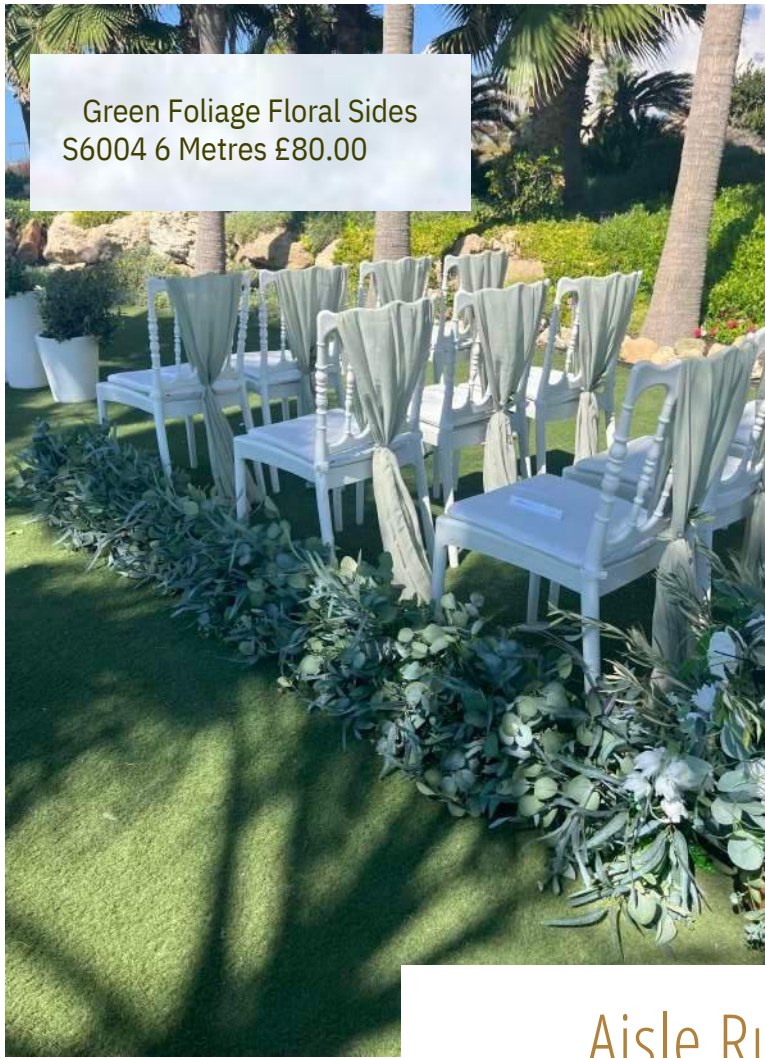

Green Foliage Floral Sides
S6004 6 Metres £80.00