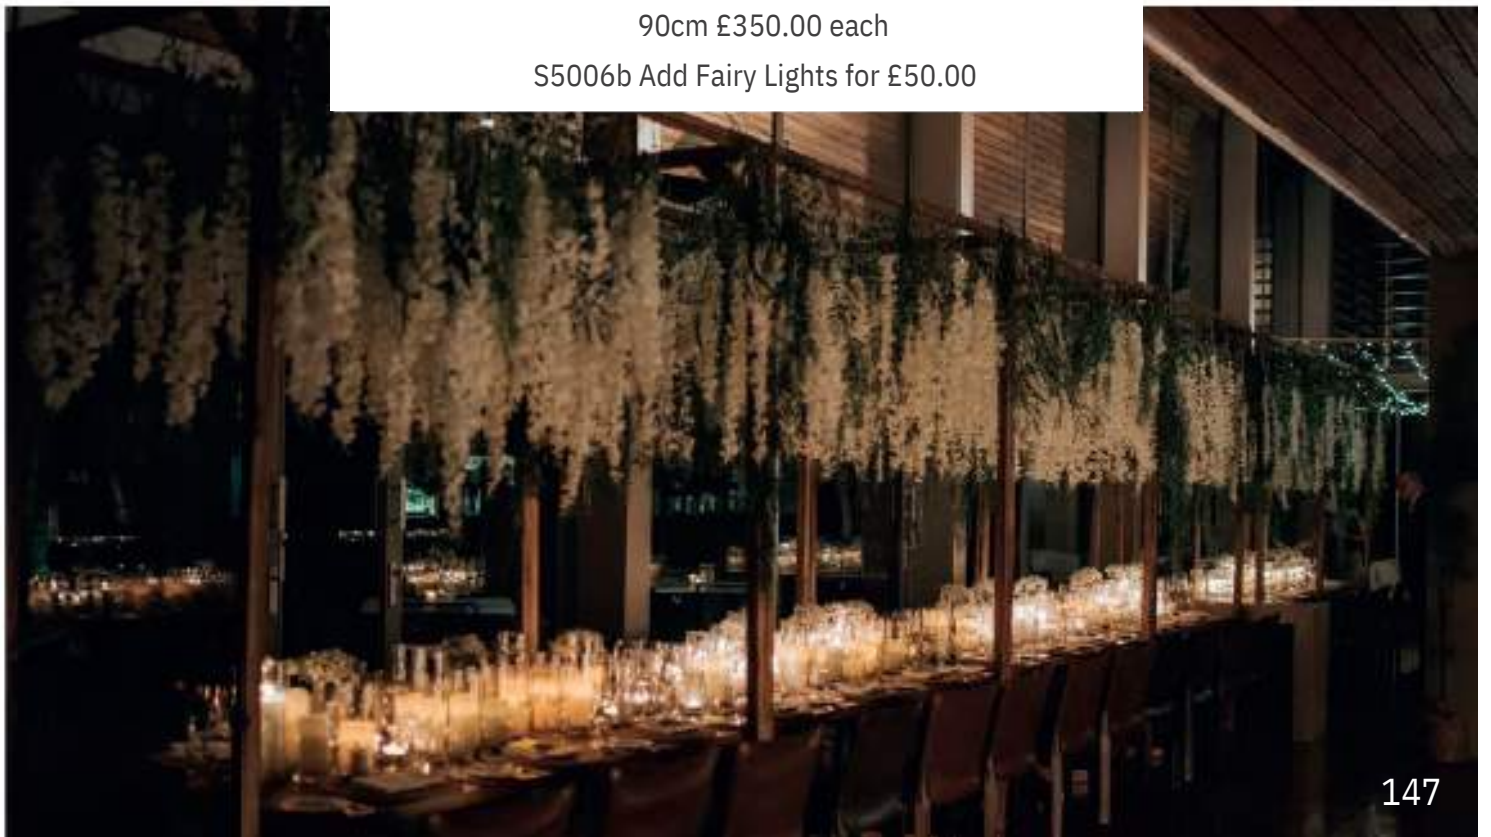

S5006a Hanging Whisteria Gazebo

90cm £350.00 each

S5006b Add Fairy Lights for £50.00

S177b Fresh Olive
Foliage with Fairy Lights
£119.00

S178 Floral
Chandelier with
Greenery £80.00

Floral Chandeliers

S179a Floral Chandelier
with Hanging Wisteria
£50.00