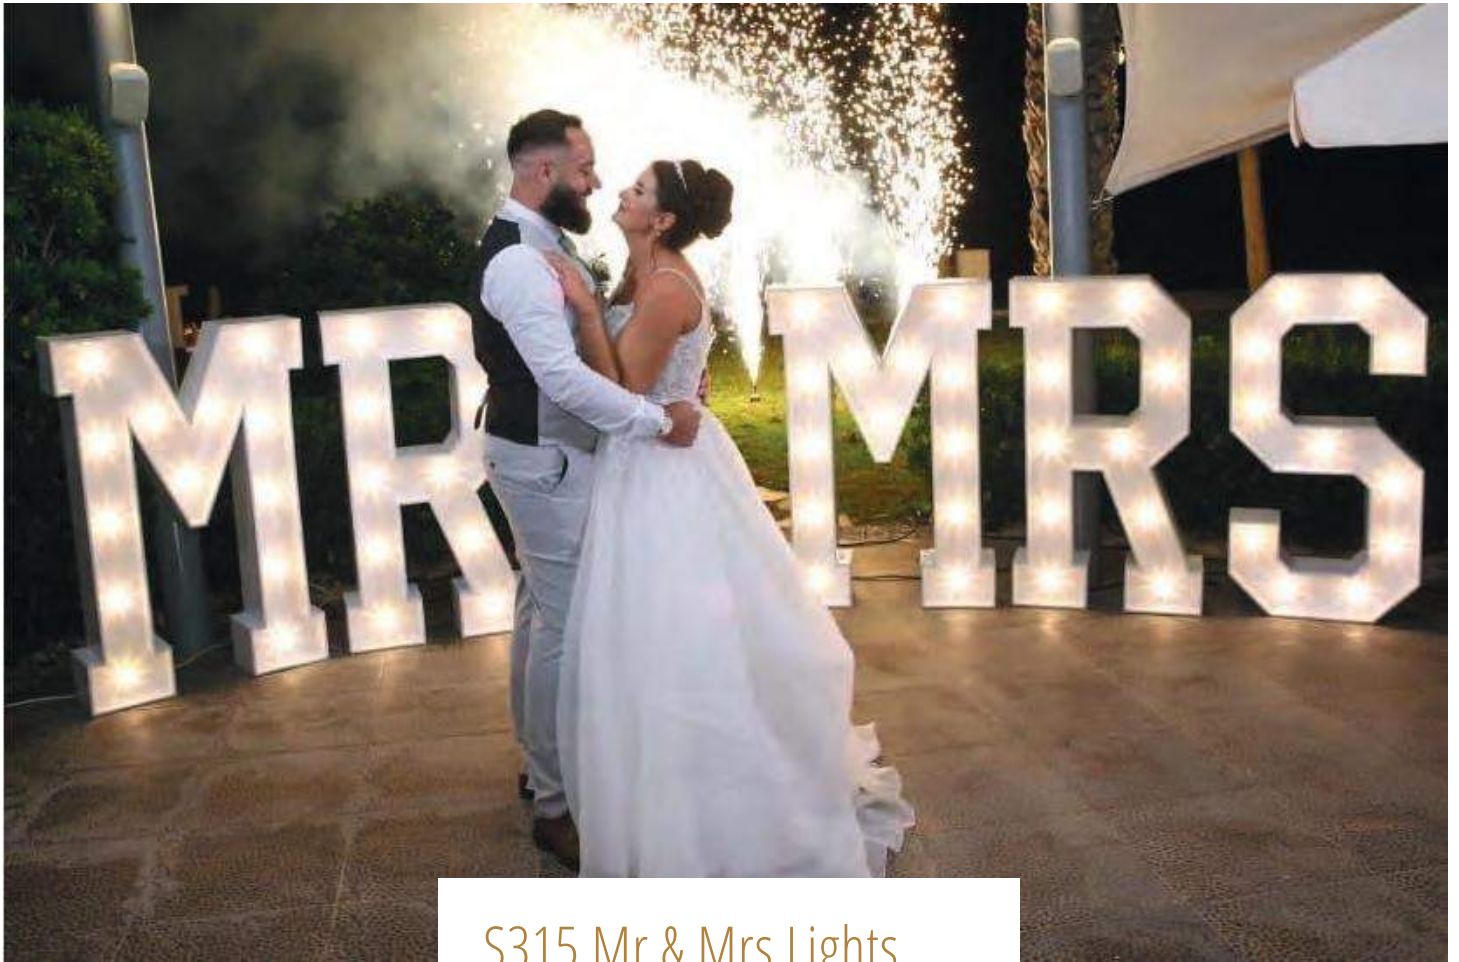

S315 Mr & Mrs Lights

£200.00 (4ft x 16ft)

S315a White or S315b Rustic