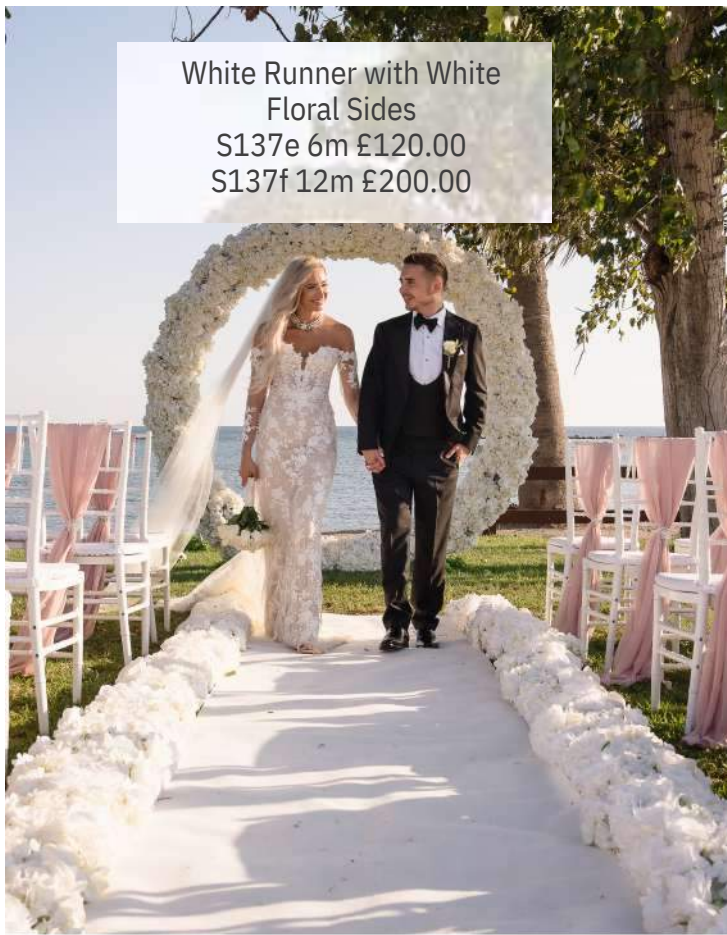

S213a Tropical Flowers £7.50

S213b Tropical Leaves & Orchids £5.00

S5062 Long Satin Ribbon £2.50

S6003 Pampas & dried flower £15.00

S210 Dream Catcher £5.00

Ceremony Decor

White Runner with White
Floral Sides
S137e 6m £120.00
S137f 12m £200.00