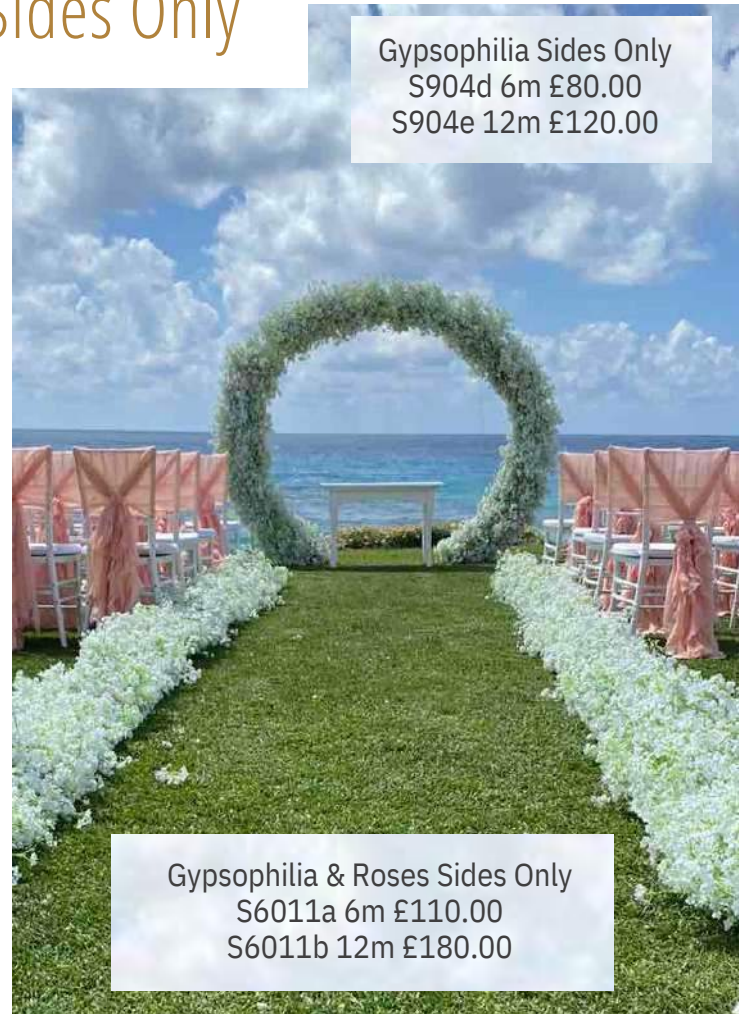

White Floral Sides Only S137g
 6m - £80.00
 S137h 12m - £120.00

Ivory & Greenery Floral Sides
 S2071a 6m - £80.00
 S2071b 12m - £120.00

Aisle Floral Sides Only

Blush Floral Sides Only
 S137b 6m £80.00
 S137c 12m £120.00