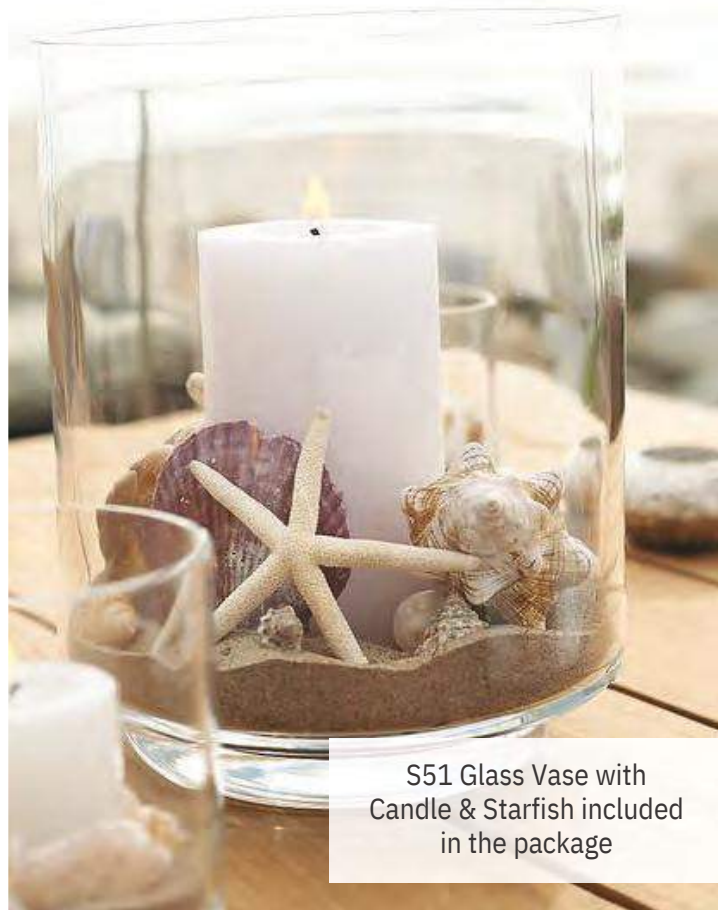

S51 Glass Vase with Candle & Starfish included in the package