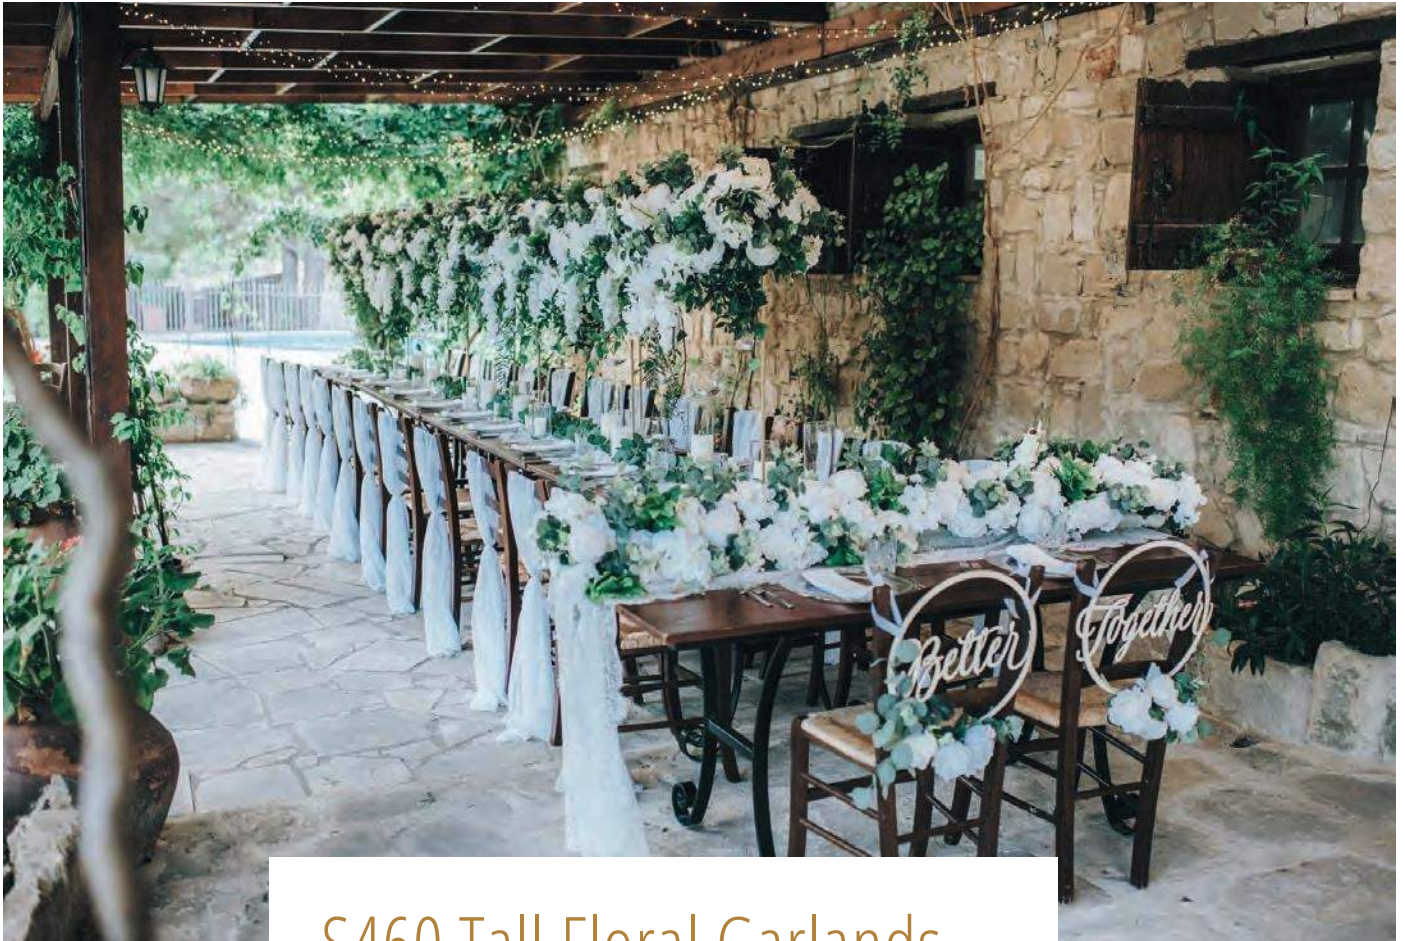

S5074 Hanging Wisteria Gold Gazebo with Chandelier £750.00

S460 Tall Floral Garlands

1 Metre Long & 90cm High
£70.00 Each

S460a Gold Stand & Garland
S460b Silver Stand & Garland
S460c Rose Gold Stand & Garland