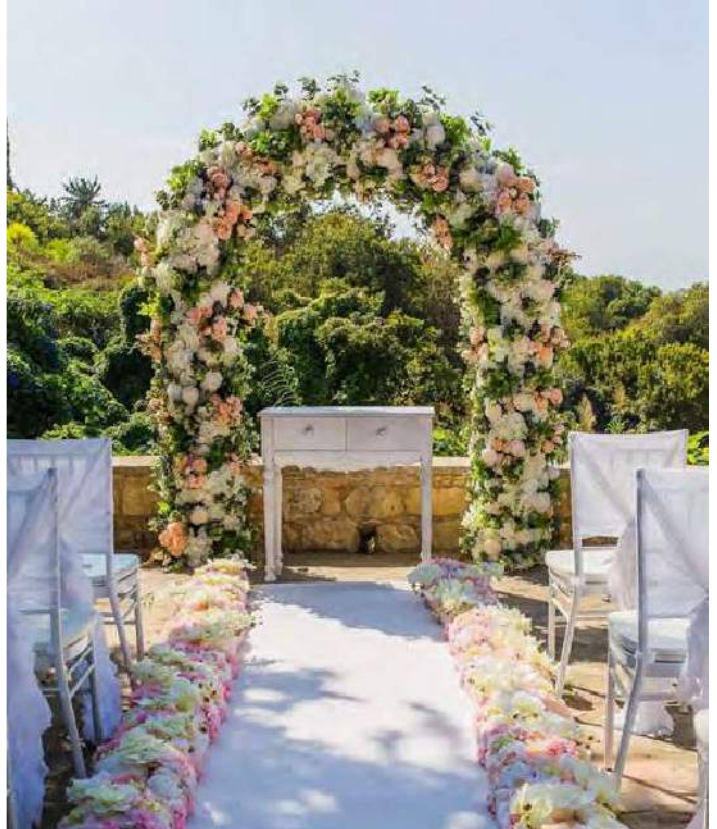

Round Arch
S250a Ceremony £250.00
S250c Ceremony & Reception £289.00

Luxurious Full Flower Arch with texture
(Blossom, Roses, Orchids & Gypsophilia)
S5163 Ceremony or Reception Only
£360.00

Full Floral Square Arch for Chapel Doors
Perfect for Elysium Chapel
S5087 Ceremony Only £280.00

Round Arch with Foliage
S5005a Ceremony Only £300.00
S5005b Ceremony & Reception £350.00

Full Flower Arch
S2022a Ceremony Only £250.00
S2022b Ceremony & Reception £290.00
(Colour choice - 1.5m wide)

Extra Large Flower Arch
S5001a Ceremony Only £350.00
S5001b Ceremony & Reception £420.00