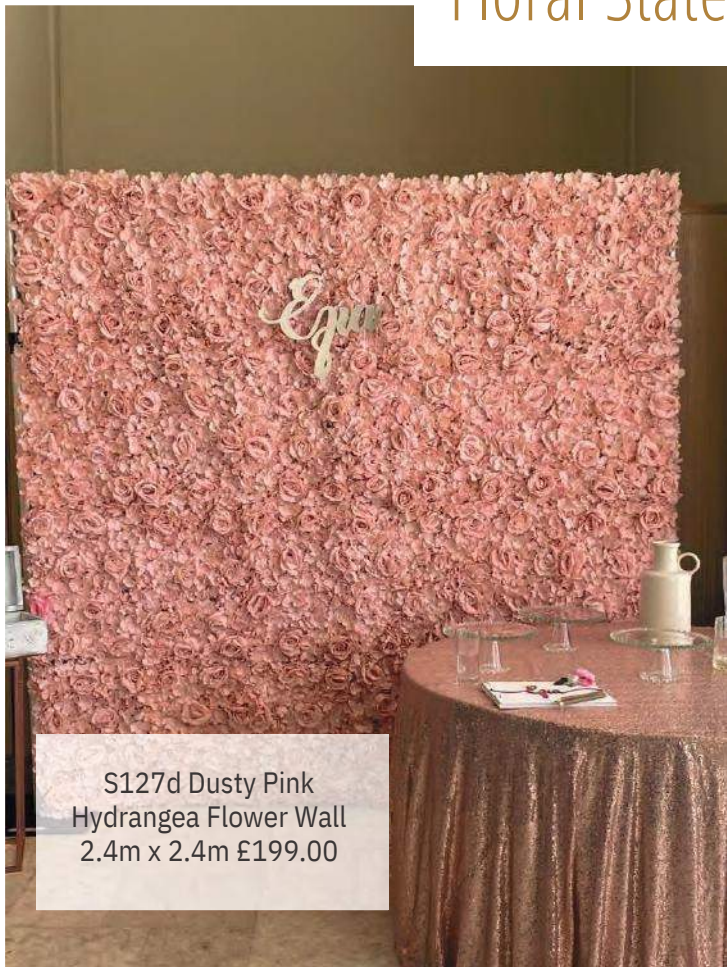

Floral Statement Pieces

S127d Dusty Pink
Hydrangea Flower Wall
2.4m x 2.4m £199.00