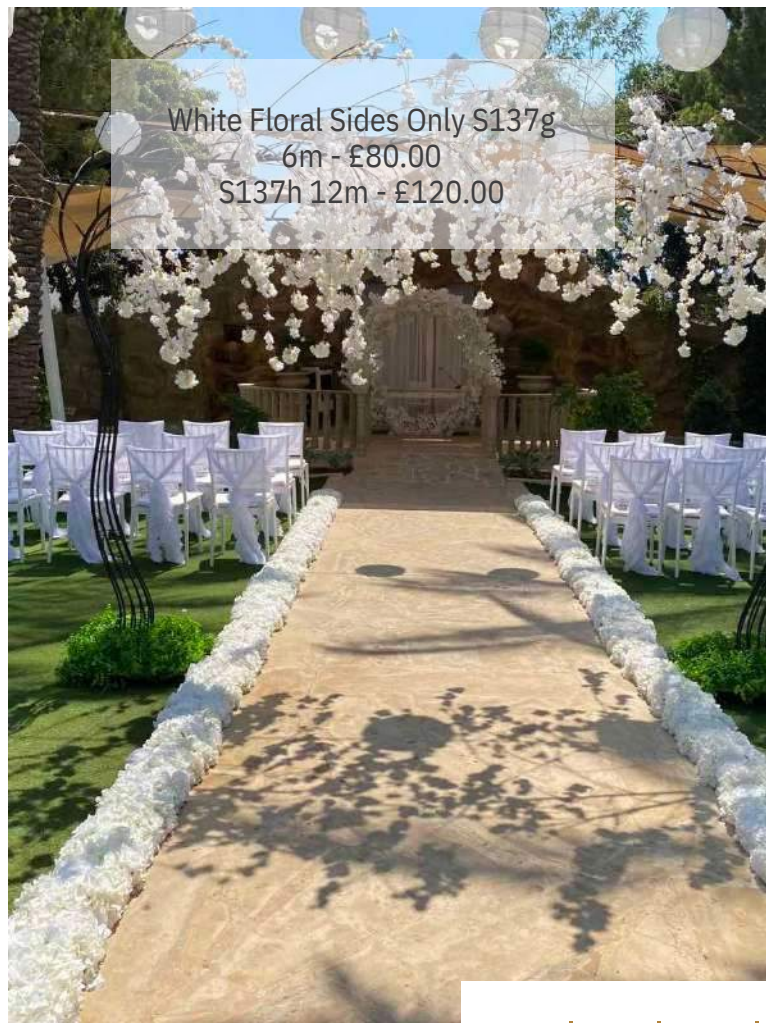

White Runner with Natural
Floral Sides
S2071c 6m £120.00
S2071d 12m £200.00

Aisle Runners with Floral Sides

White with Blush Floral Sides
S137ab 6m - £120.00
S137cb 12m - £200.00

Aisle Runner with Gypsophila Sides
S904a Ivory 6m £120.00
S904c Ivory 12m £200.00