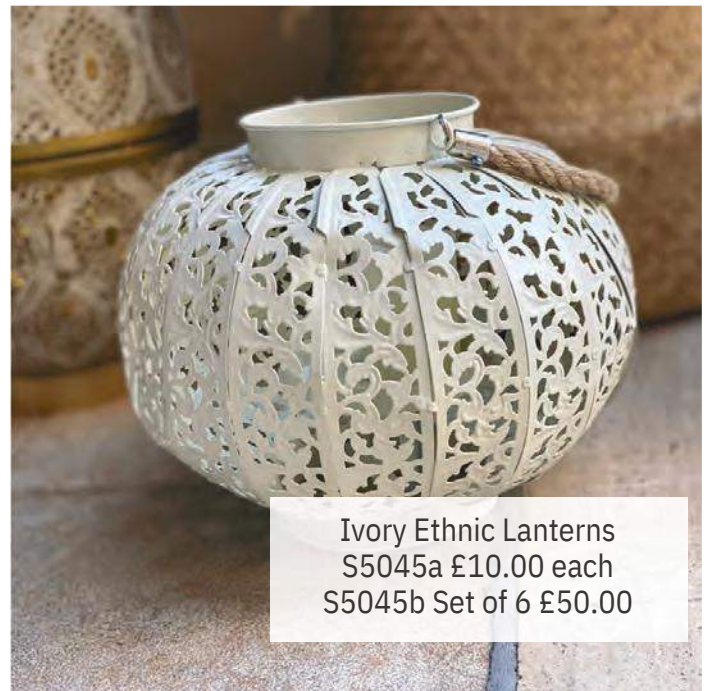

Moroccan Lanterns
S5046a £10.00 each
S5046b Set of 6 £50.00

S2050 Set of 2 Macrame Table Lanterns £20.00 each

S79 2 Small Mason Jars with Lace £10.00

Lanterns & Candle Holders

Ivory Ethnic Lanterns
S5045a £10.00 each
S5045b Set of 6 £50.00