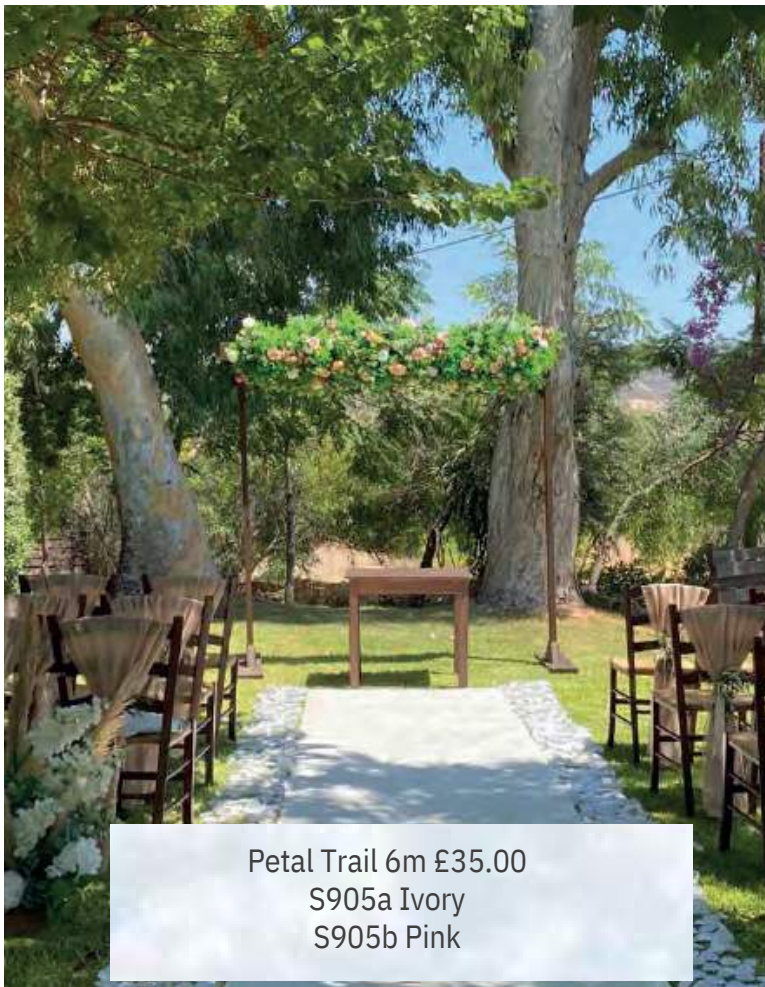

Aisle Runners

Petal Trail 6m £35.00
S905a Ivory
S905b Pink

Hessian Aisle Runner
S131d 6 Meters £80.00
S131de 12 Meters £120.00

Ivory Aisle Runner
S131b 6 Metres £80.00
S131c 12 Metres £120.00

S2071 Grass Aisle Runner
6 Meters £80.00