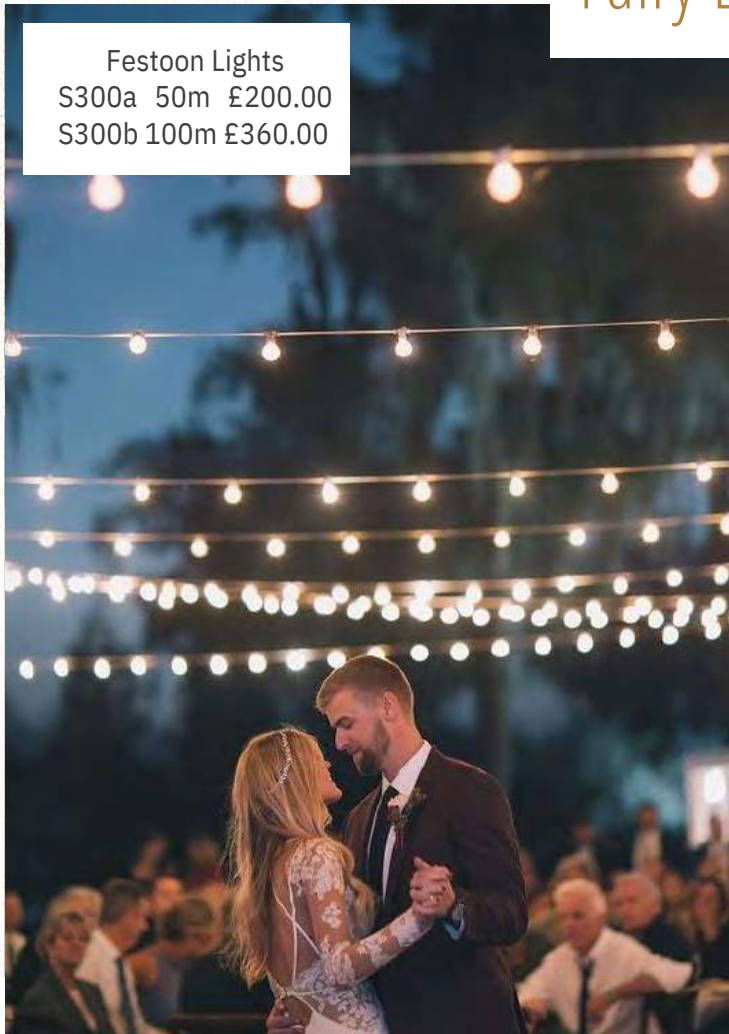

Fairy Lights

Festoon Lights

S300a	50m	£200.00
S300b	100m	£360.00