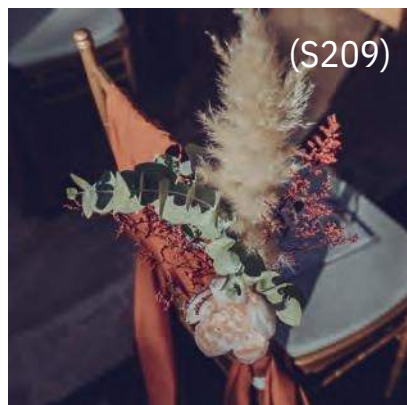

36)

(S315b)

(S19b)

(S93c)

(S209)

(S5035)