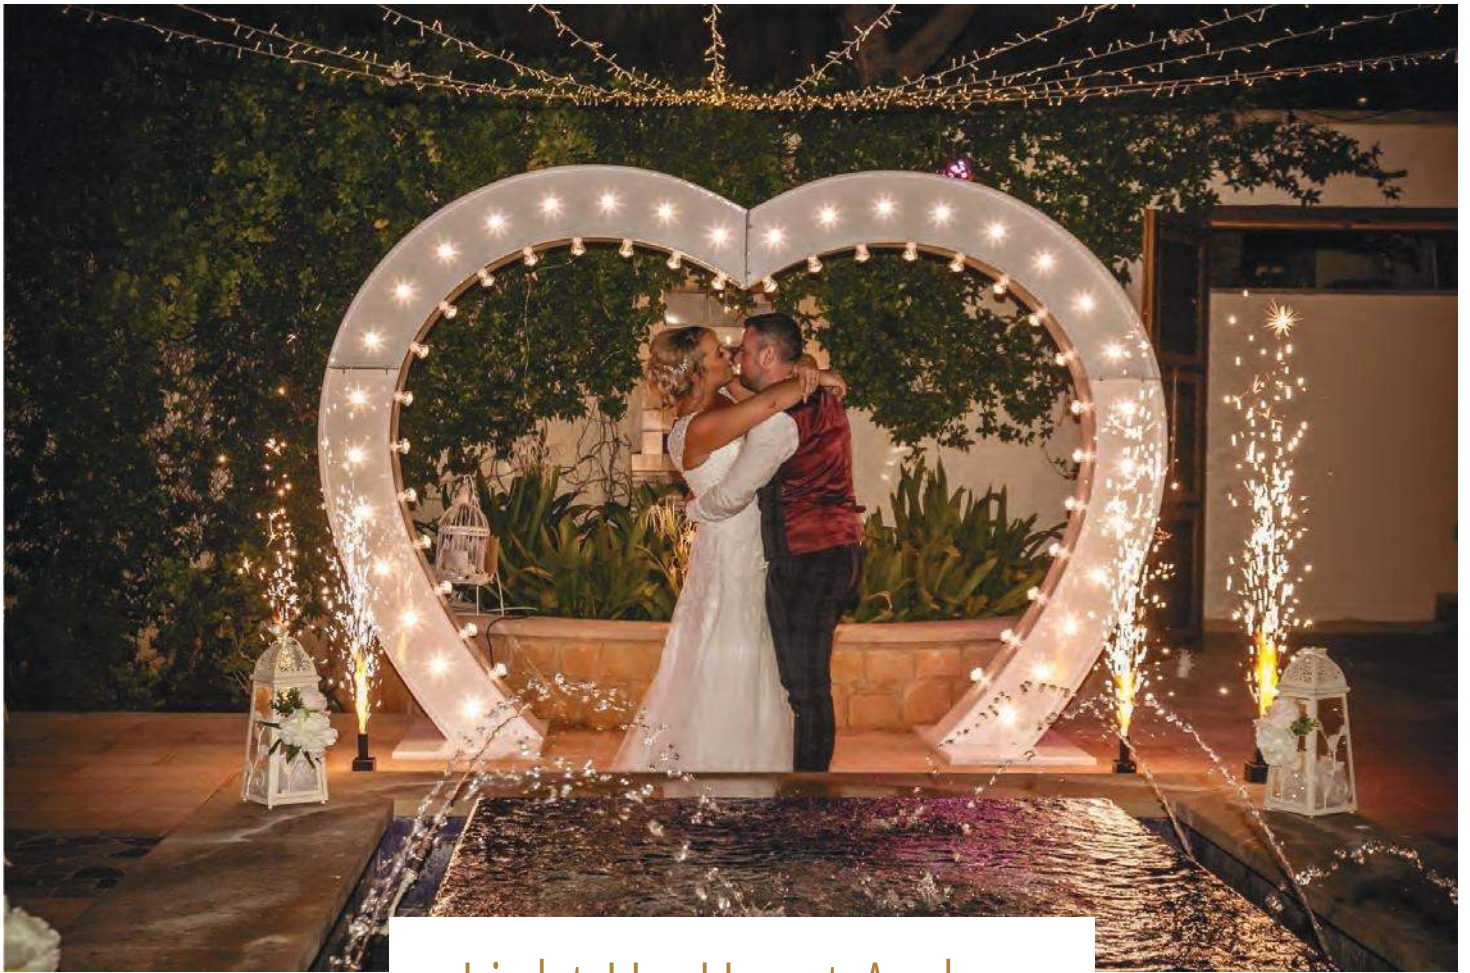

Light Up Heart Arch

8ft Heart Arch £250.00
S314a Rustic or
S314b White

Our Heart Arch & Light Up Letters are subject to height & set up restrictions.