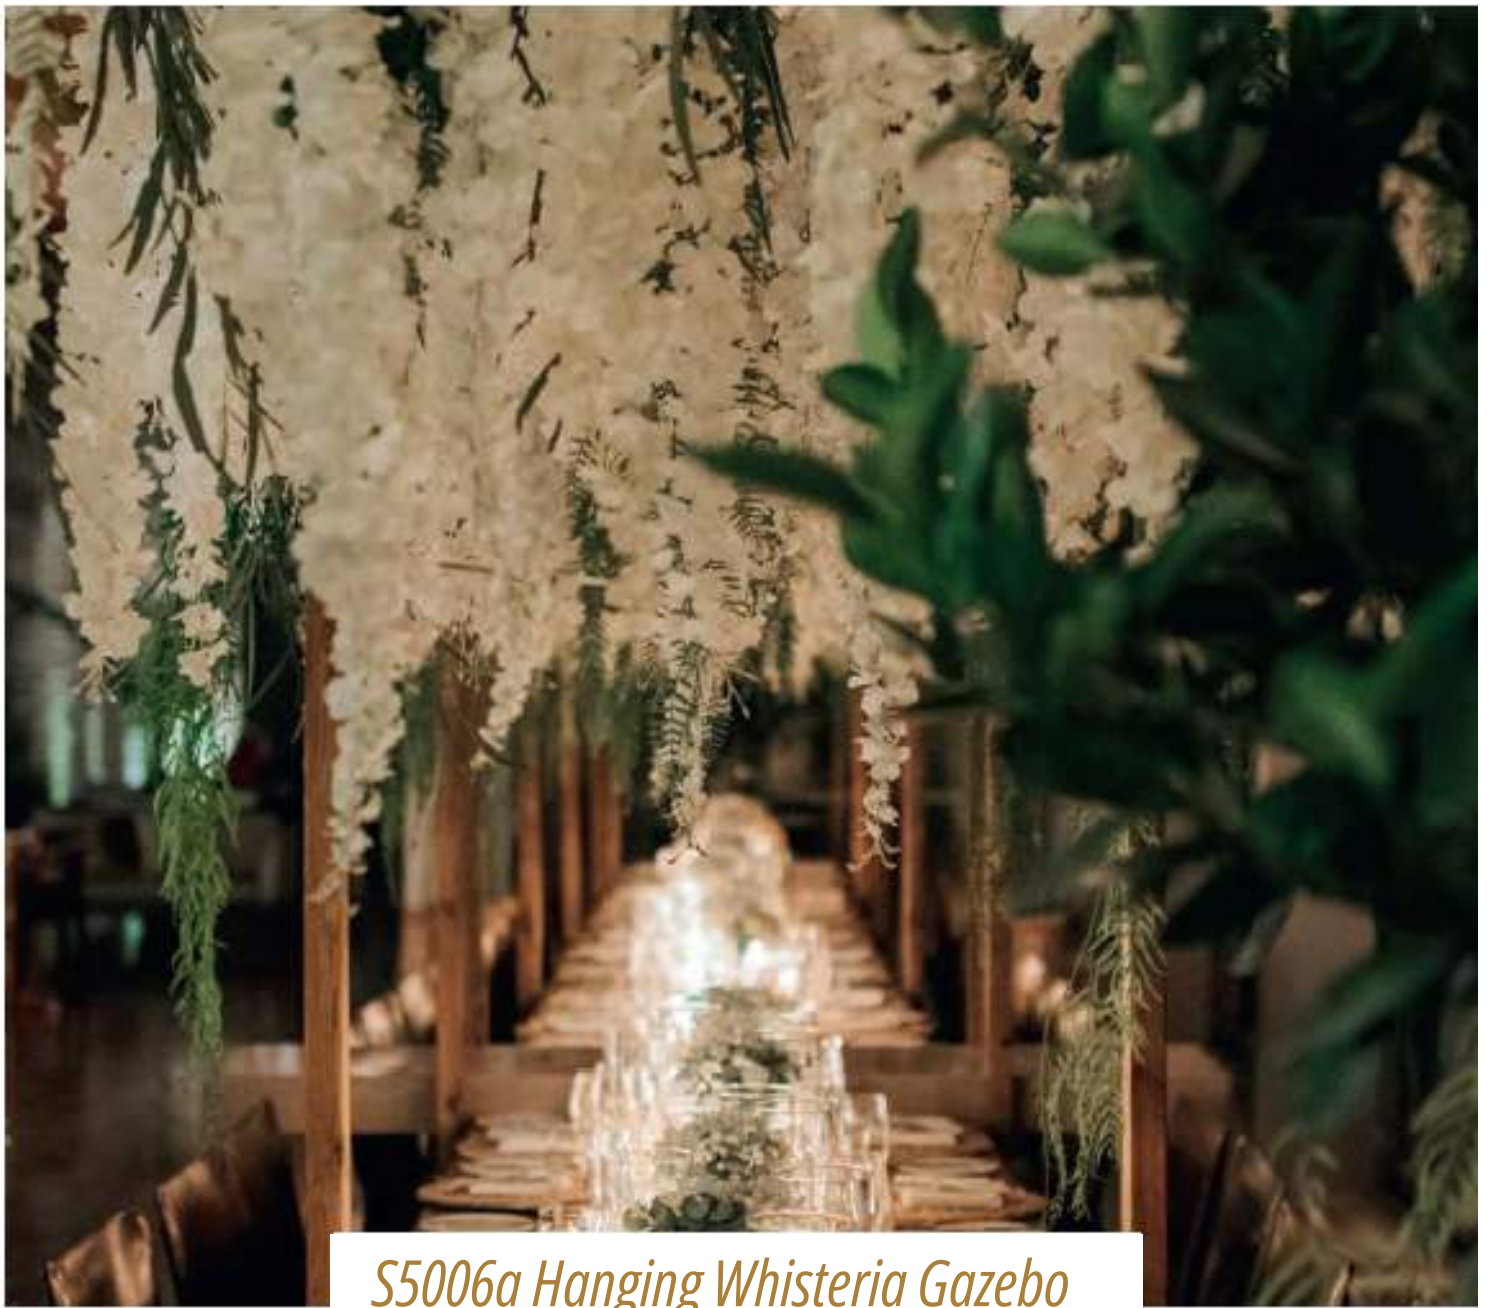

S5006a Hanging Whisteria Gazebo

90cm £350.00 each

S5006b Add Fairy Lights for £50.00

S177b Fresh Olive
Foliage with Fairy Lights
£119.00

S178 Floral
Chandelier with
Greenery £80.00

Floral Chandeliers

S179a Floral Chandelier
with Hanging Wisteria
£50.00