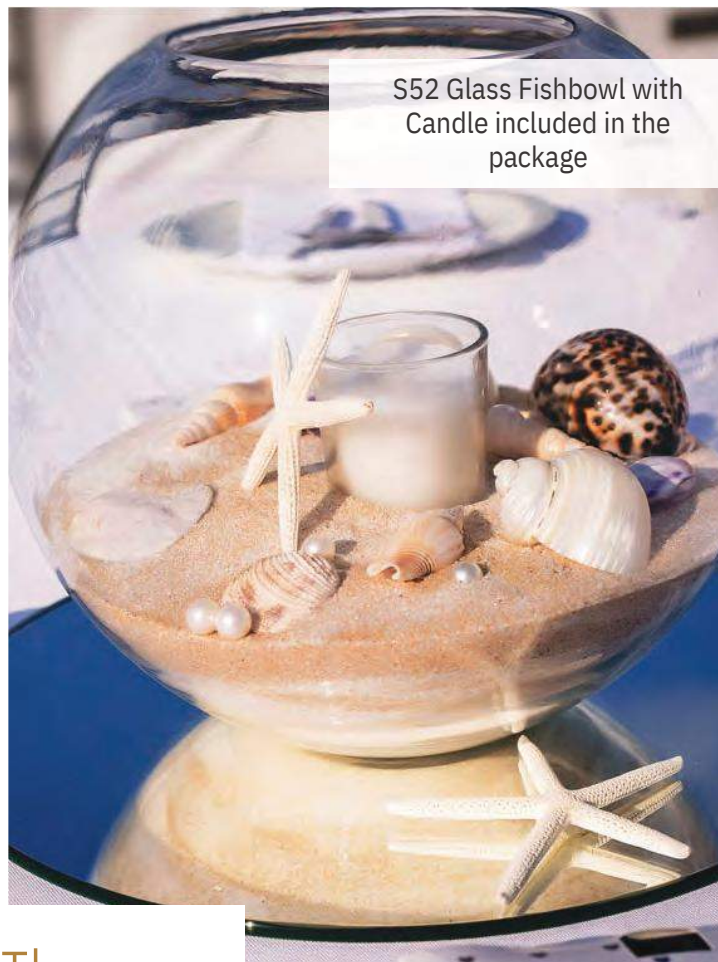

S52 Glass Fishbowl with Candle included in the package

Beach Theme

S412 3 Vases of Hydrangea & Roses & 5 Vases of Candles supplement of £15.00 each

S51 Glass Vase with Candle & Starfish included in the package