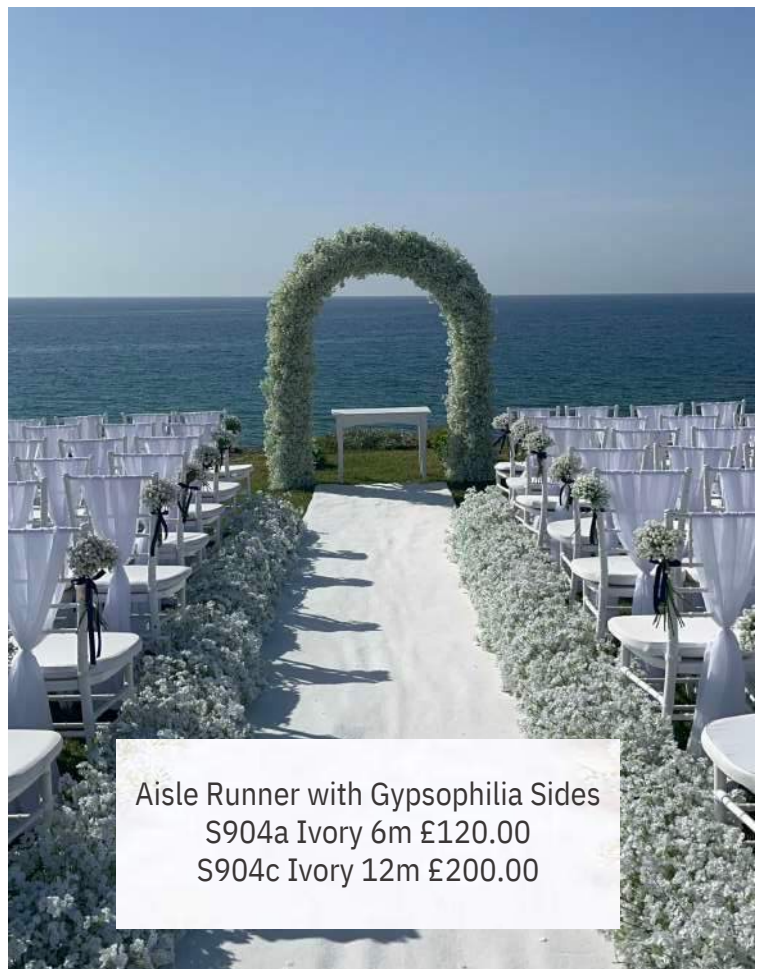

White Runner with Natural
Floral Sides
S2071c 6m £120.00
S2071d 12m £200.00

Aisle Runners with Floral Sides

White with Blush Floral Sides
S137ab 6m - £120.00
S137cb 12m - £200.00

Aisle Runner with Gypsophila Sides
S904a Ivory 6m £120.00
S904c Ivory 12m £200.00