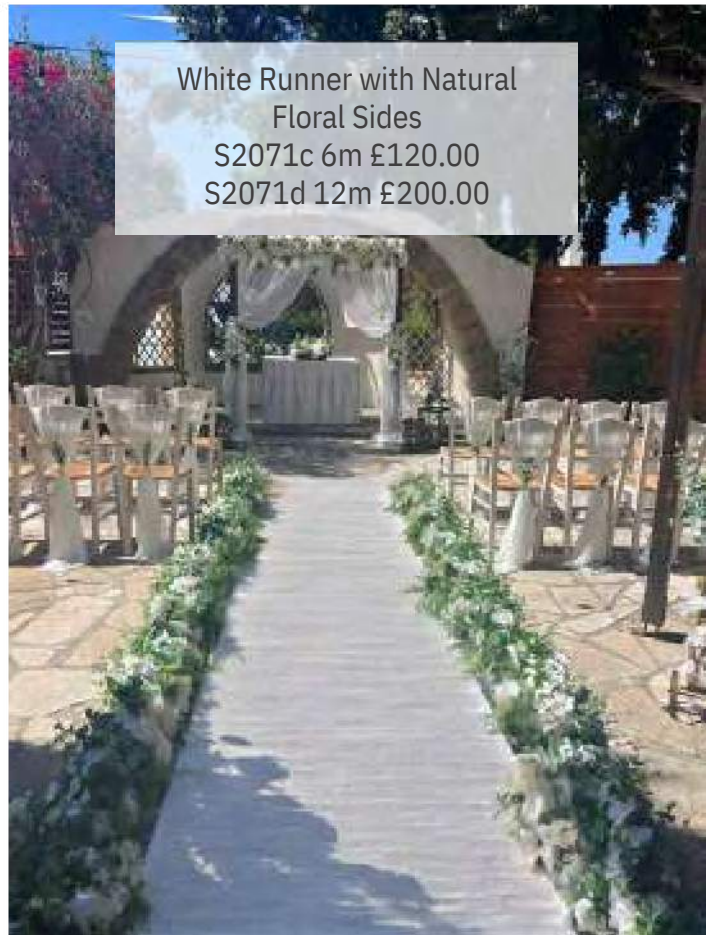

White Runner with Natural
Floral Sides
S2071c 6m £120.00
S2071d 12m £200.00

Aisle Runners with Floral Sides

White with Blush Floral Sides
S137ab 6m - £120.00
S137cb 12m - £200.00

Aisle Runner with Gypsophila Sides
S904a Ivory 6m £120.00
S904c Ivory 12m £200.00