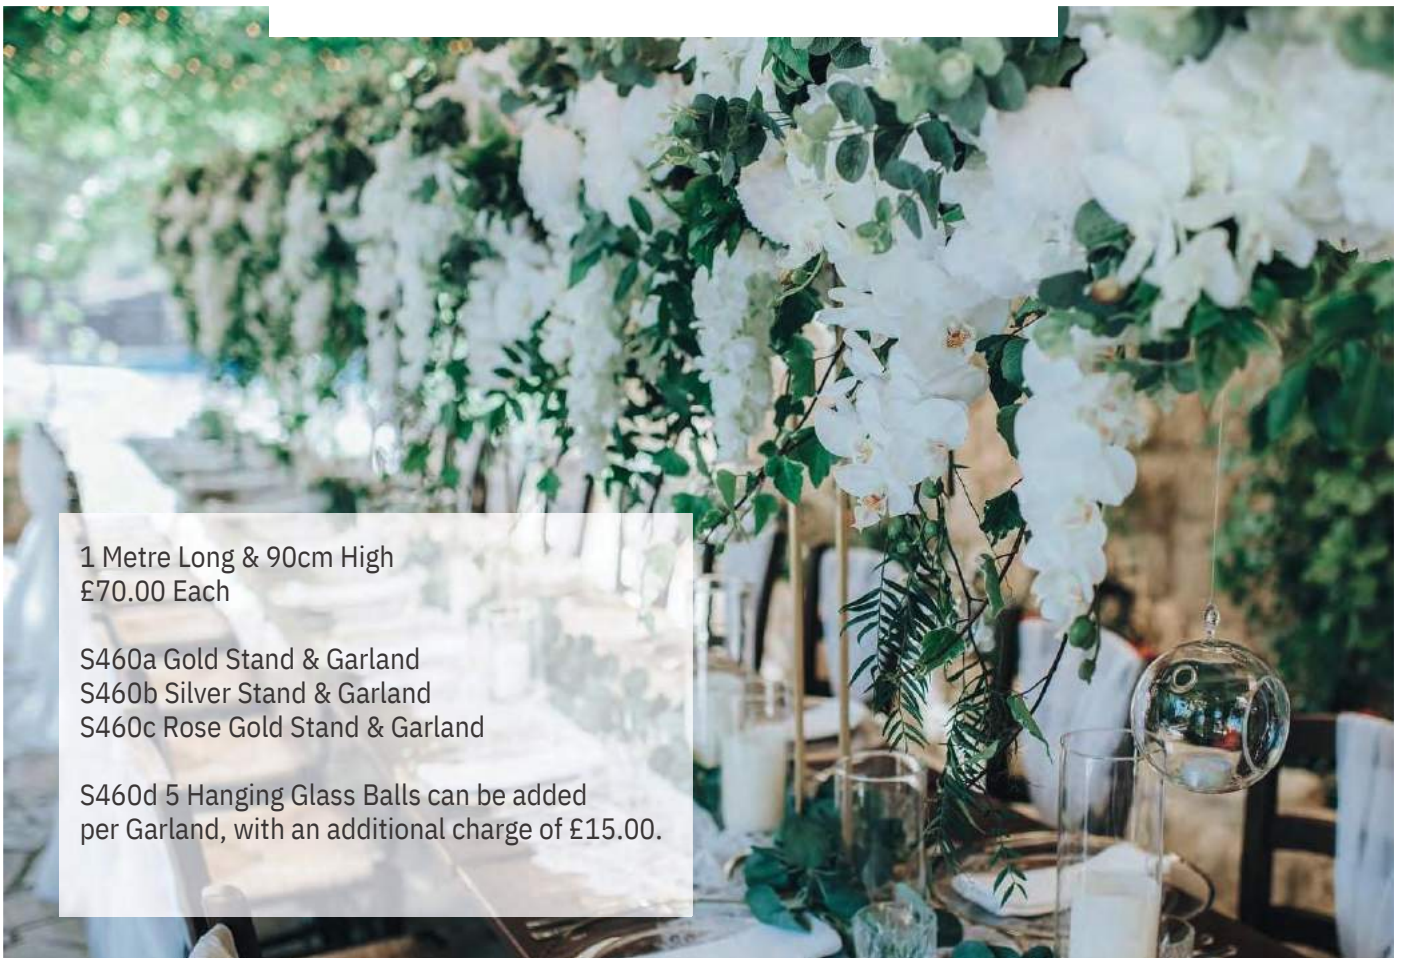

S5074 Hanging Wisteria Gold Gazebo with Chandelier £750.00

S460 Tall Floral Garlands

1 Metre Long & 90cm High
£70.00 Each

S460a Gold Stand & Garland
S460b Silver Stand & Garland
S460c Rose Gold Stand & Garland